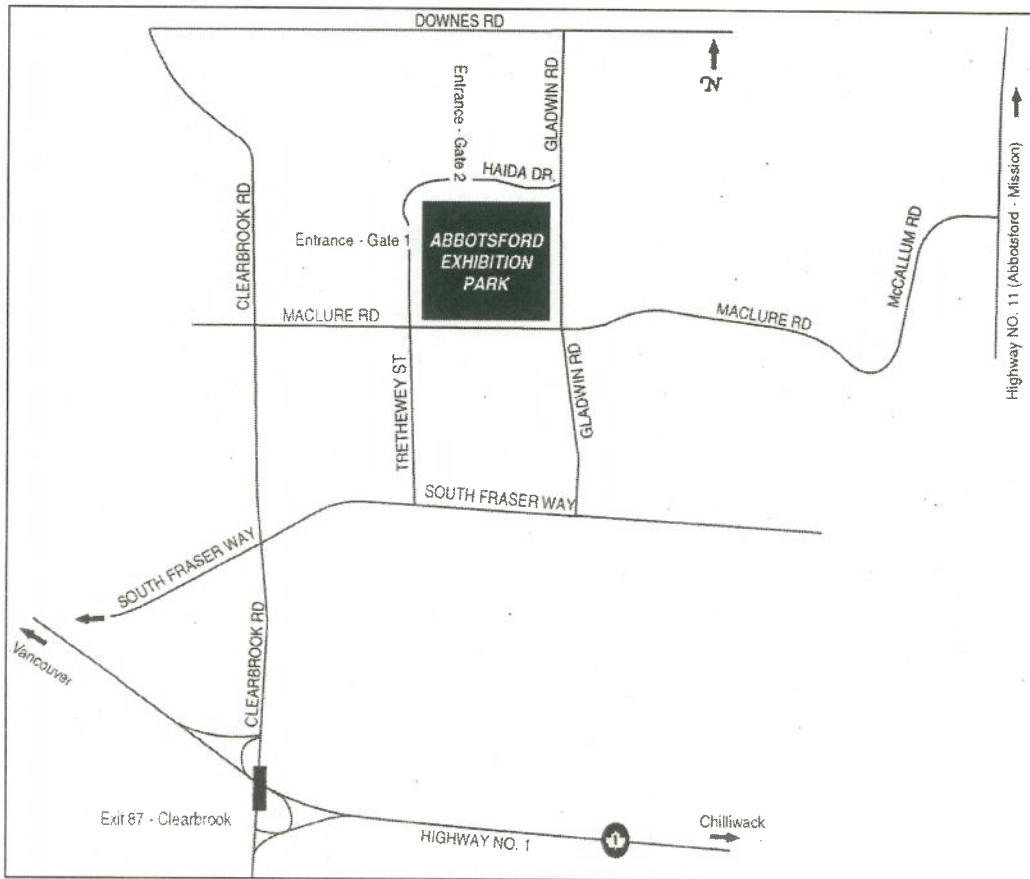

DIRECTIONS TO ABBOTSFORD EXHIBITION PARK

FROM HIGHWAY NO. 1

- exit 87, Clearbrook Rd, heading North
- turn right (East) off of Clearbrook Rd. onto MacLure Rd.
- turn left (North) off of MacLure Rd. to Trethewey St.
- follow Trethewey St. to **Gate 1** for Rotary Stadium, Cadet Building, Legacy Sports Centre or Sports fields
- use **Gate 2** for Abbotsford Exhibition Park office, Ag Rec, Agrifair Arena or Show Barn

FROM HIGHWAY NO. 11

- exit McCallum Rd., heading West, becomes MacLure Rd.
- turn right (North) onto Trethewey St.
- follow Trethewey St. to **Gate 1** for Rotary Stadium, Cadet Building, Legacy Sports Centre or Sports fields
- use **Gate 2** for Abbotsford Exhibition Park office, Ag Rec, Agrifair Arena or Show Barn